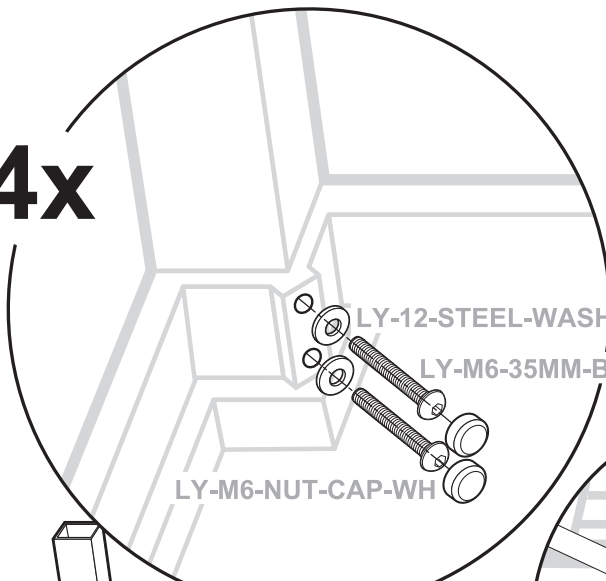

LY-SQ-FOOT-WH

4x

1

4x

LY-12-STEEL-WASH

LY-M6-35MM-BOLT

LY-M6-NUT-CAP-WH

4

3