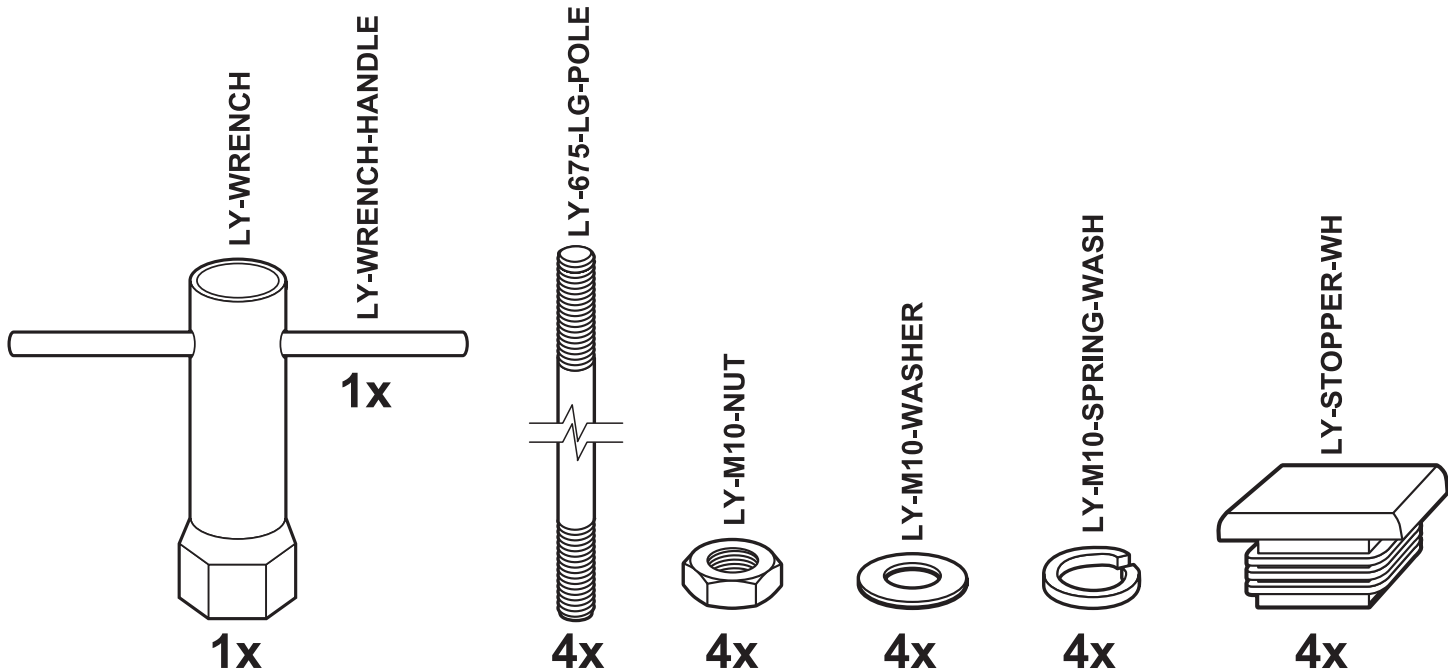

# DAISY

LY-1-DAI-TBL-WHCH

Lazy Susan

3

# Lazy Susan

140cm

200cm